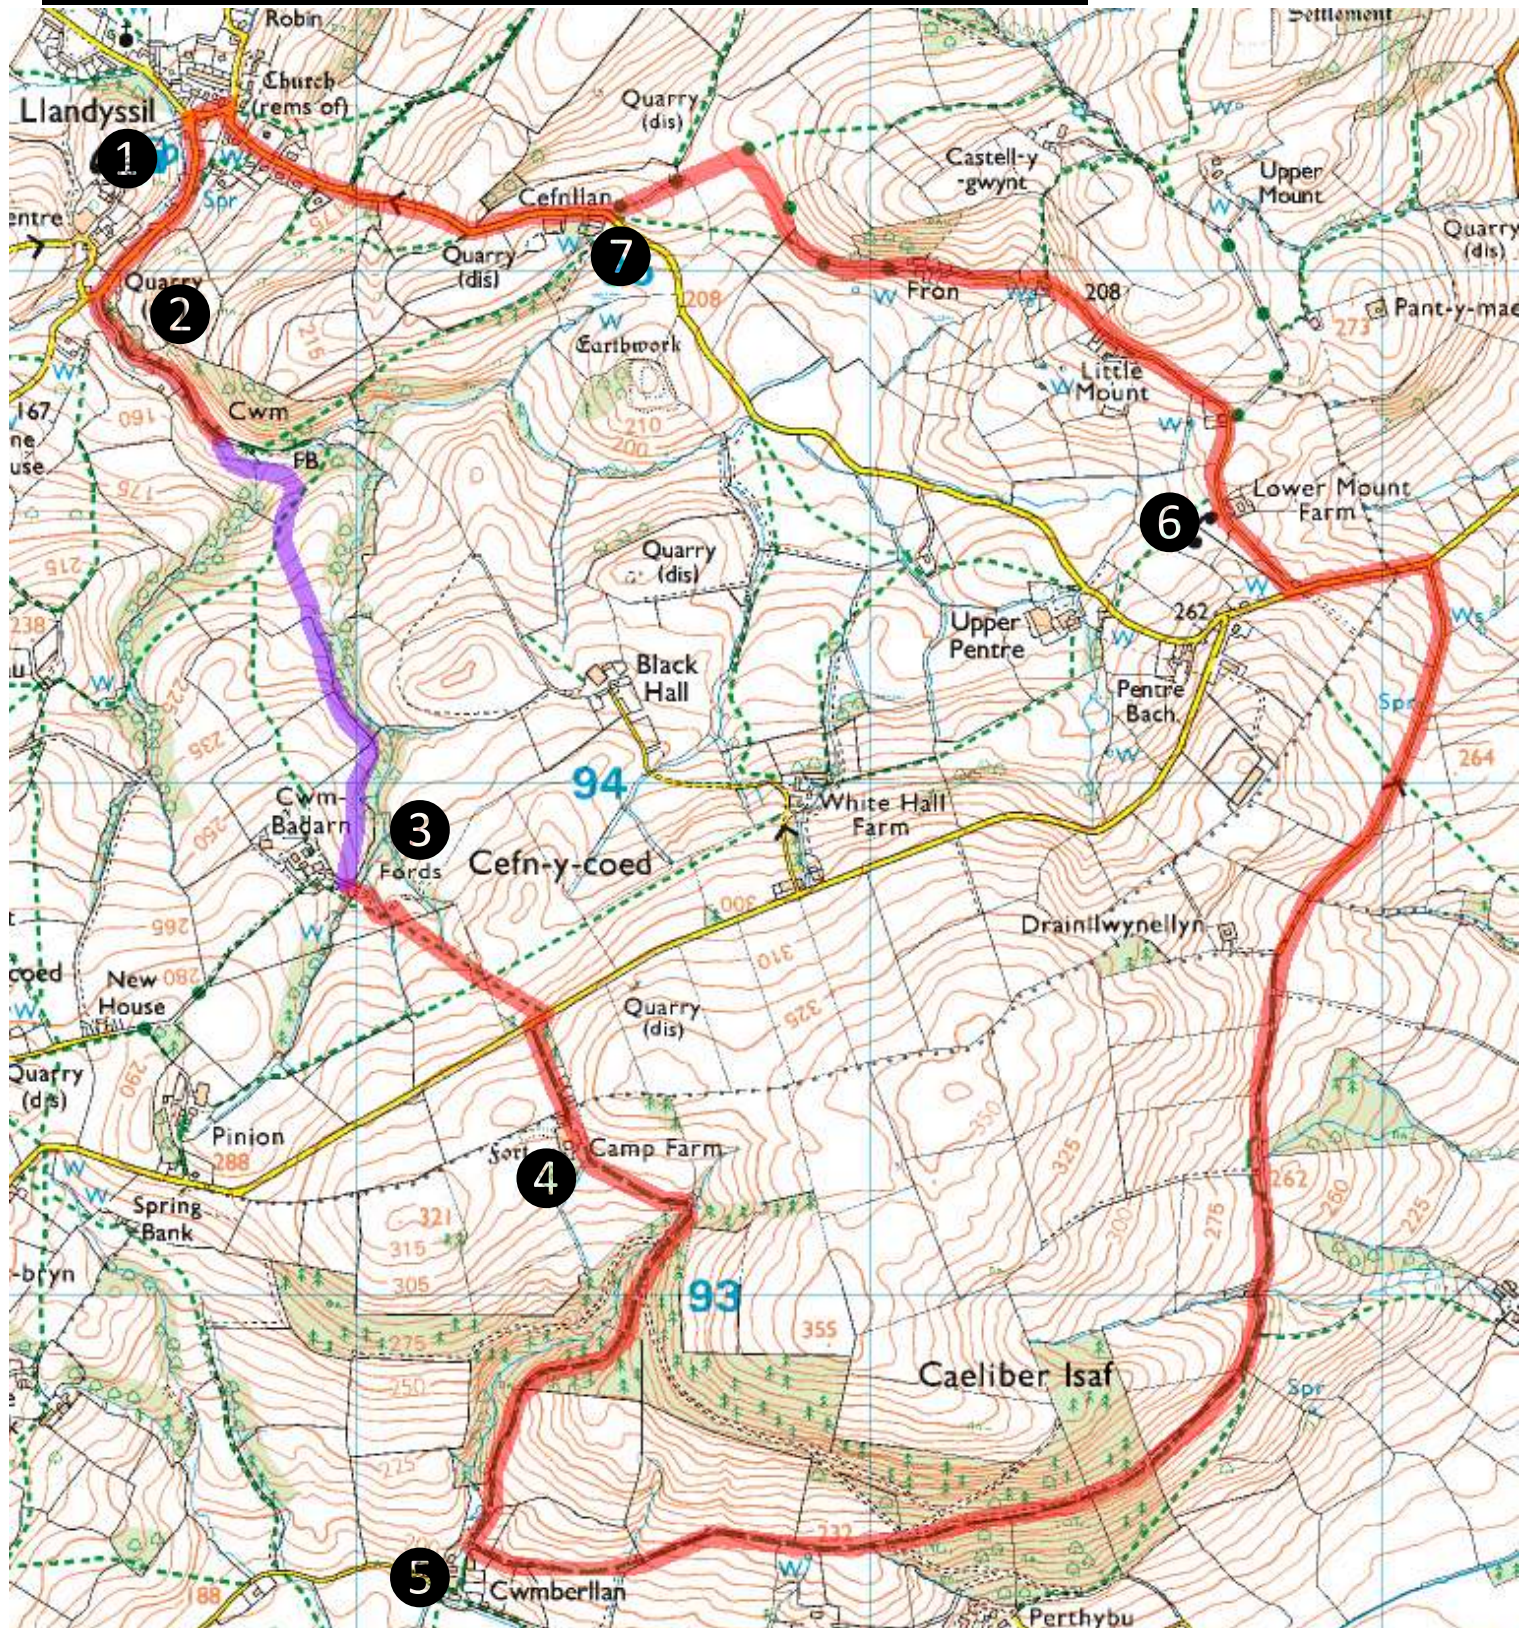

Cwm Badarn – Cwmerllan Circuit

6.2 miles / 10.0 km

Ascent 1335 ft / 405 m

© Crown copyright

KEY

- 1 Bus Shelter
 - 2 Dingle
 - 3 Cwm Badarn
 - 4 Camp Farm
 - 5 Cwmerllan
 - 6 Lower Mount Farm
 - 7 Cefnllan
- Permissive Path