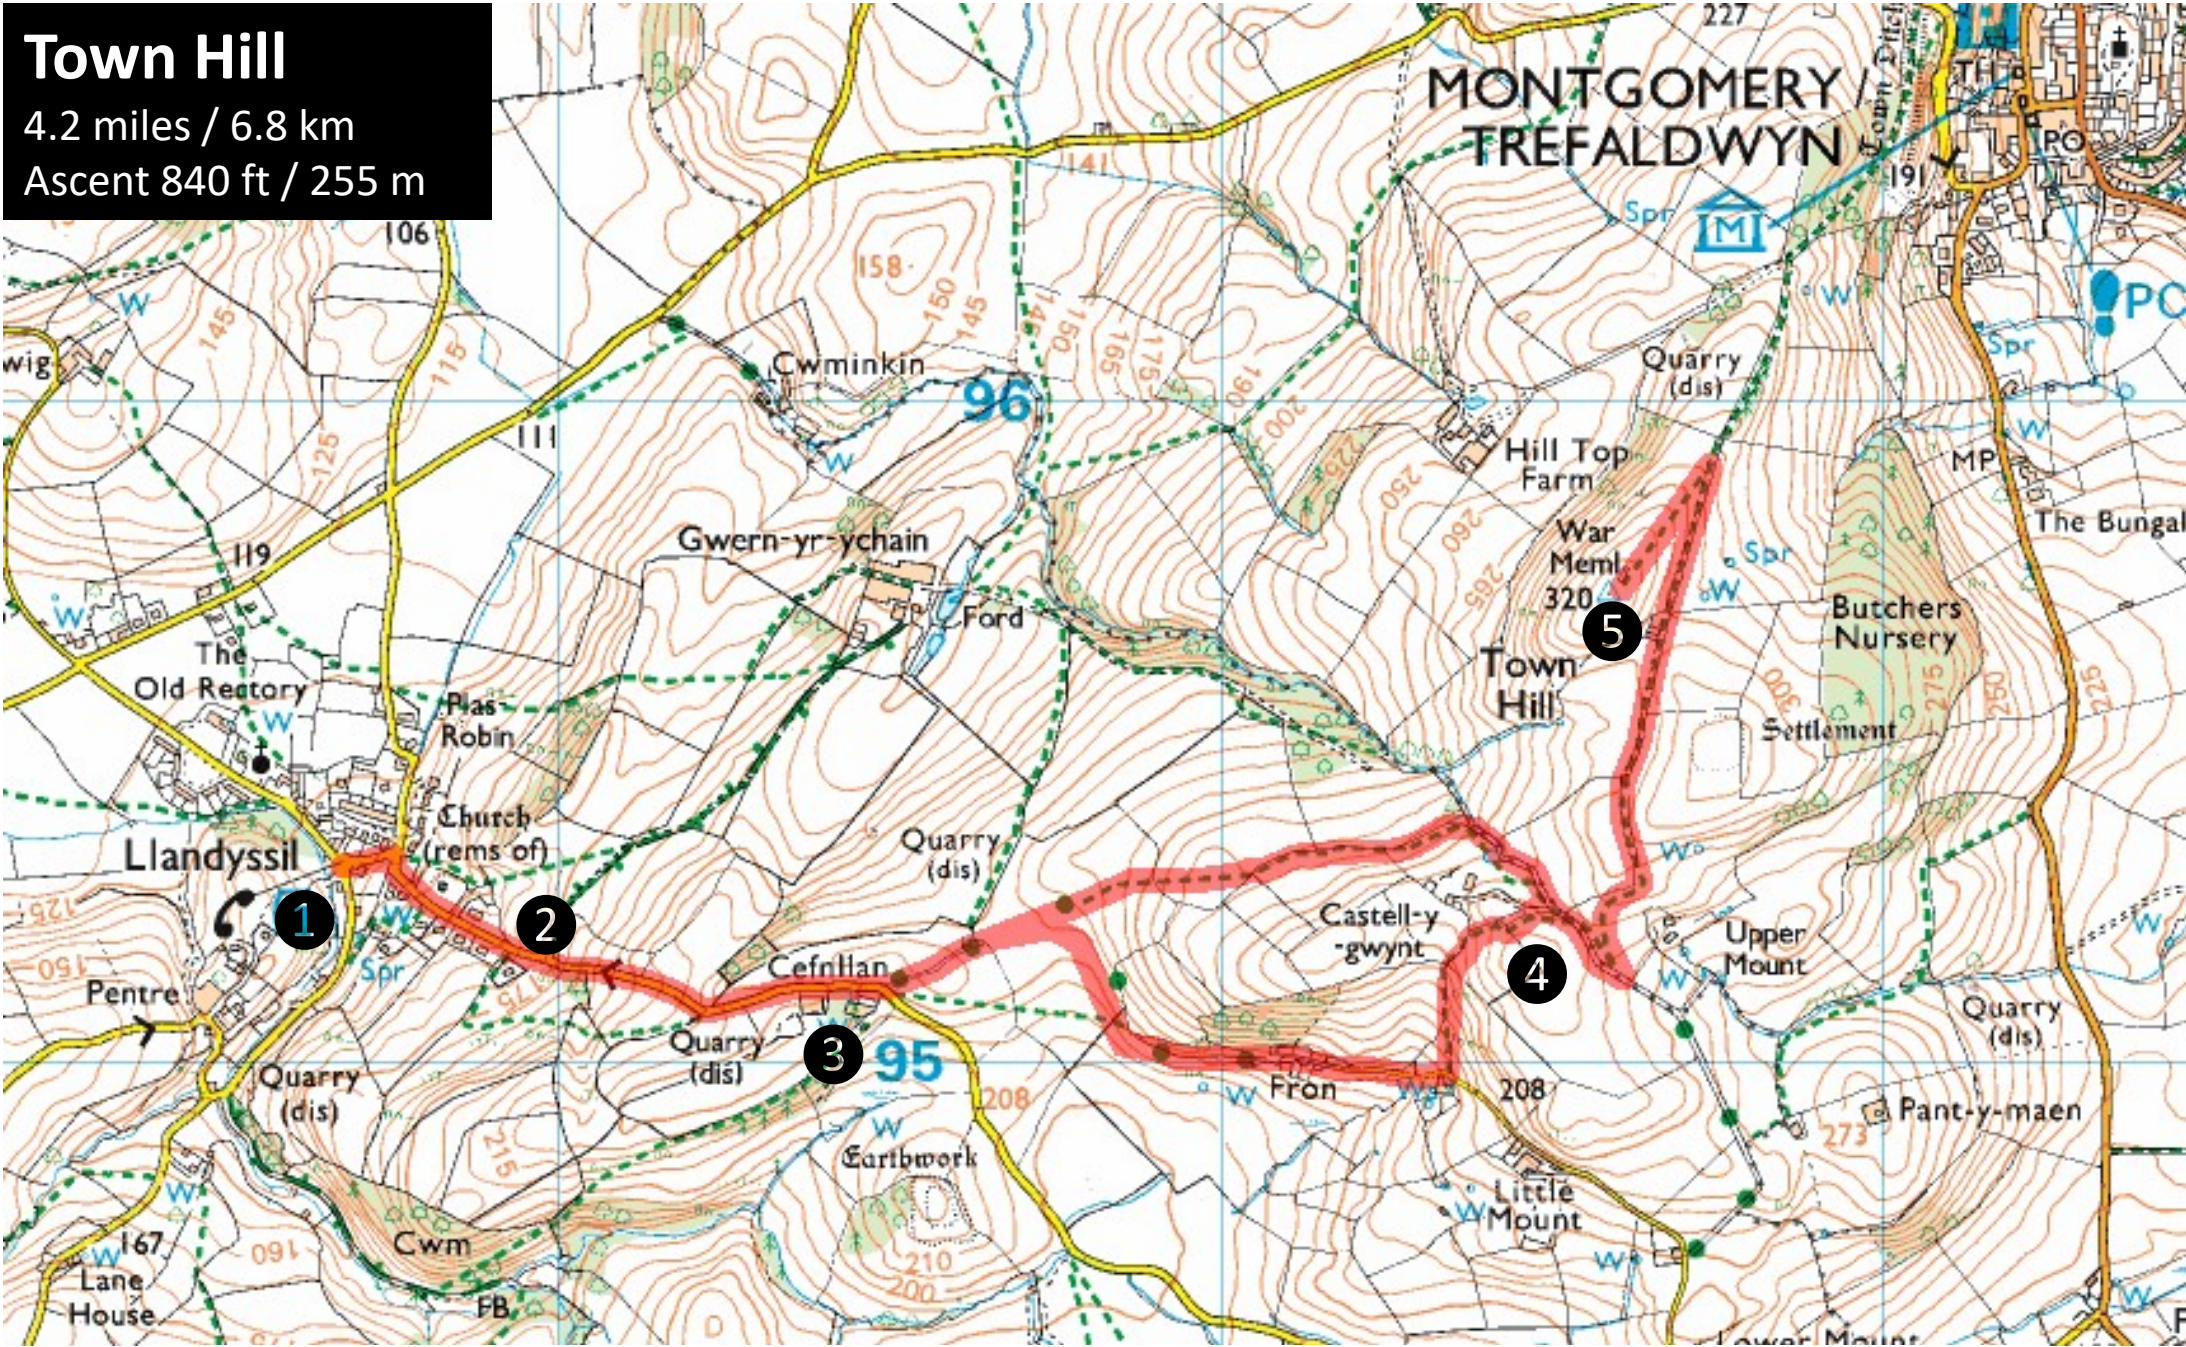

Town Hill
4.2 miles / 6.8 km
Ascent 840 ft / 255 m

KEY

- ① Bus Shelter
- ② Church Pitch
- ③ Cefnllan
- ④ Castell-y-gwynt
- ⑤ War Memorial