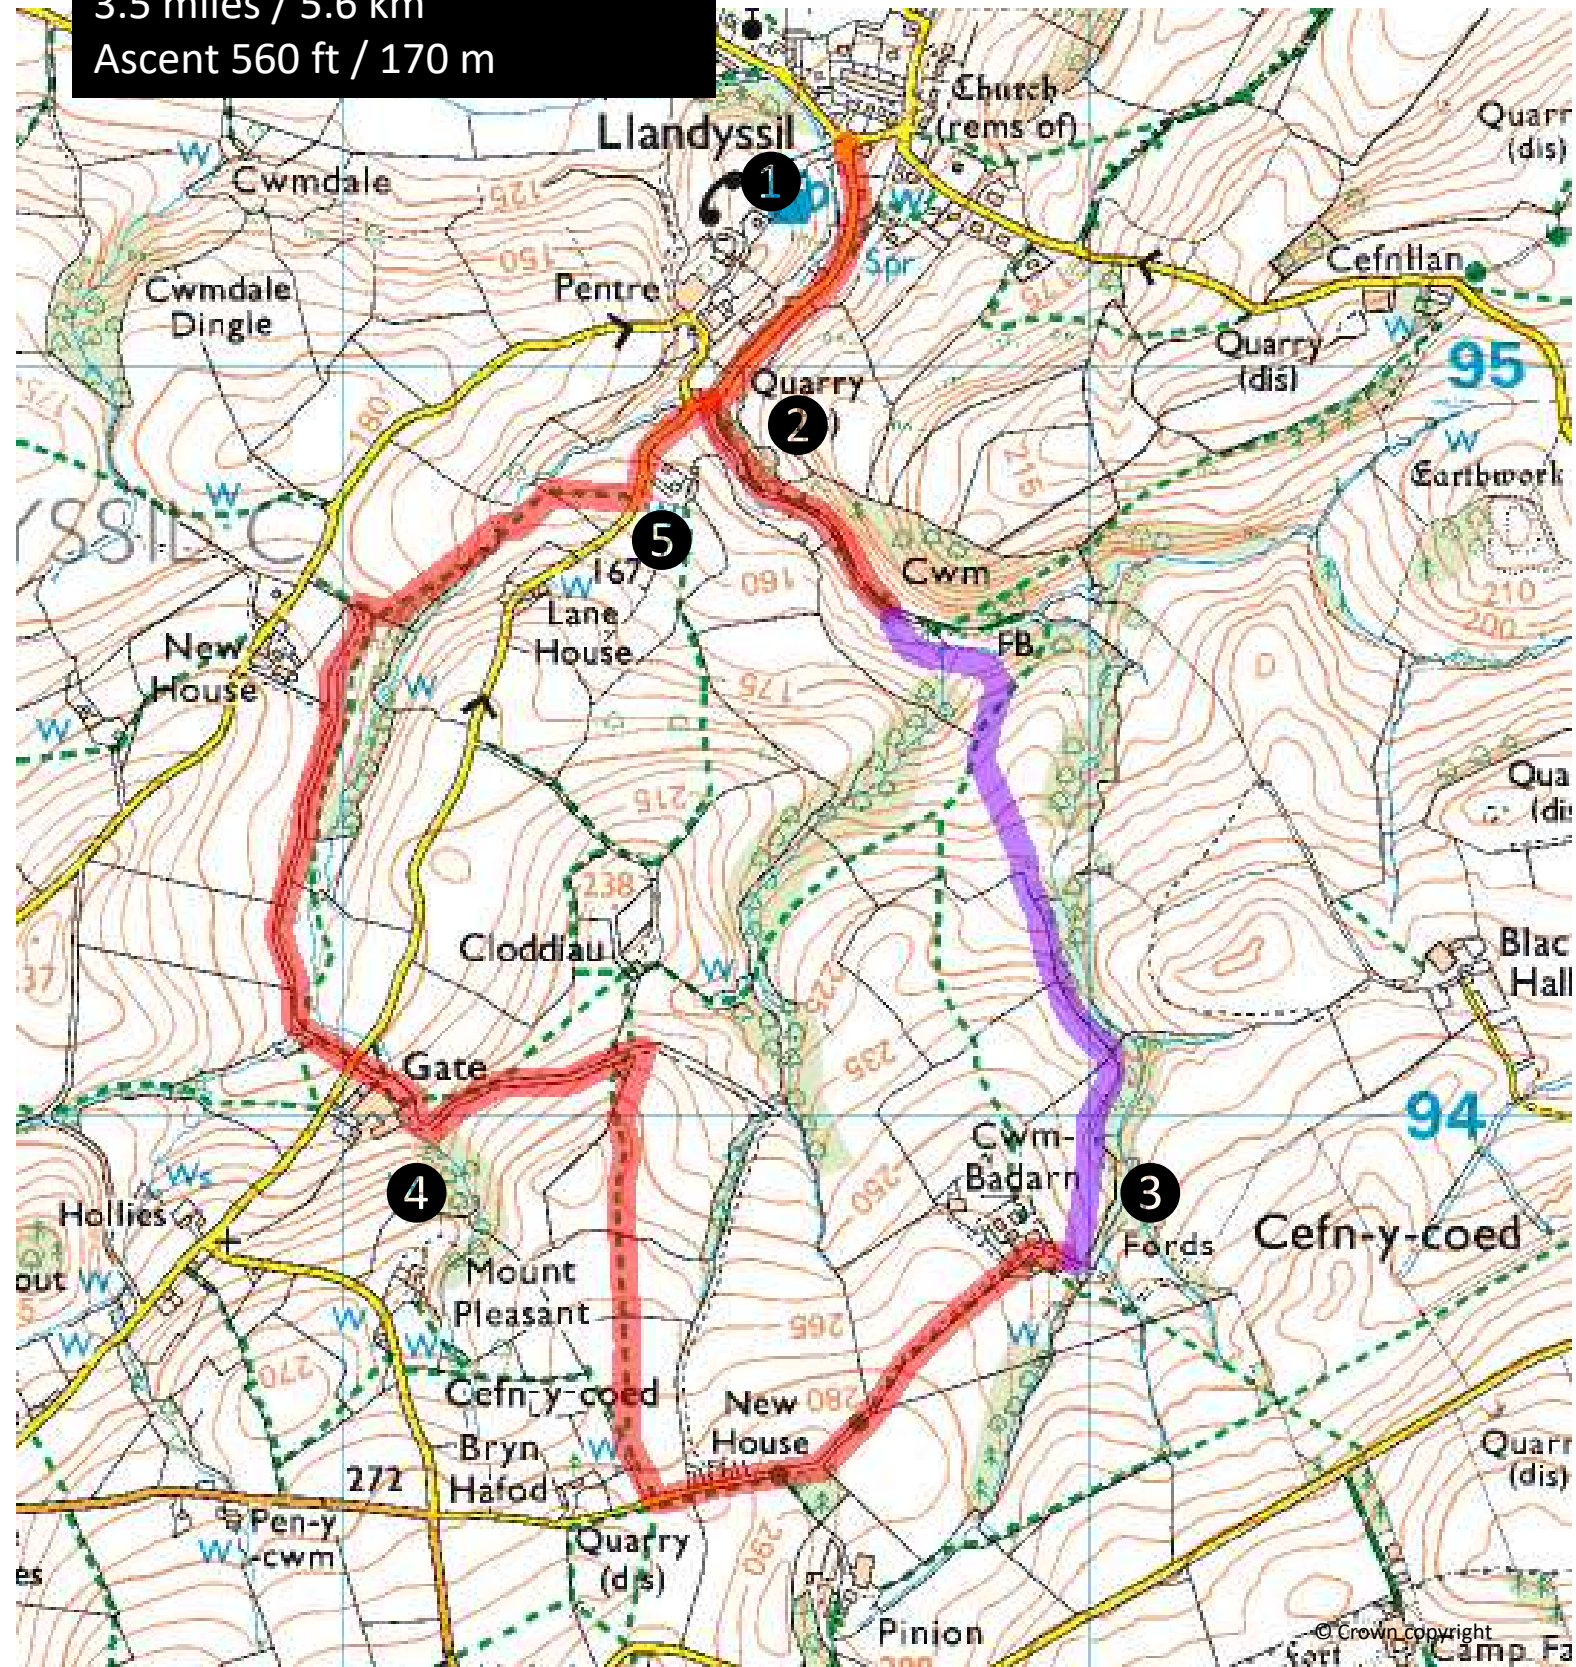

Cwm Badarn Circuit

3.5 miles / 5.6 km

Ascent 560 ft / 170 m

KEY

- ① Bus Shelter ② Dingle ③ Cwm Badarn ④ Gate Farm ⑤ Tan House

— Permissive Path